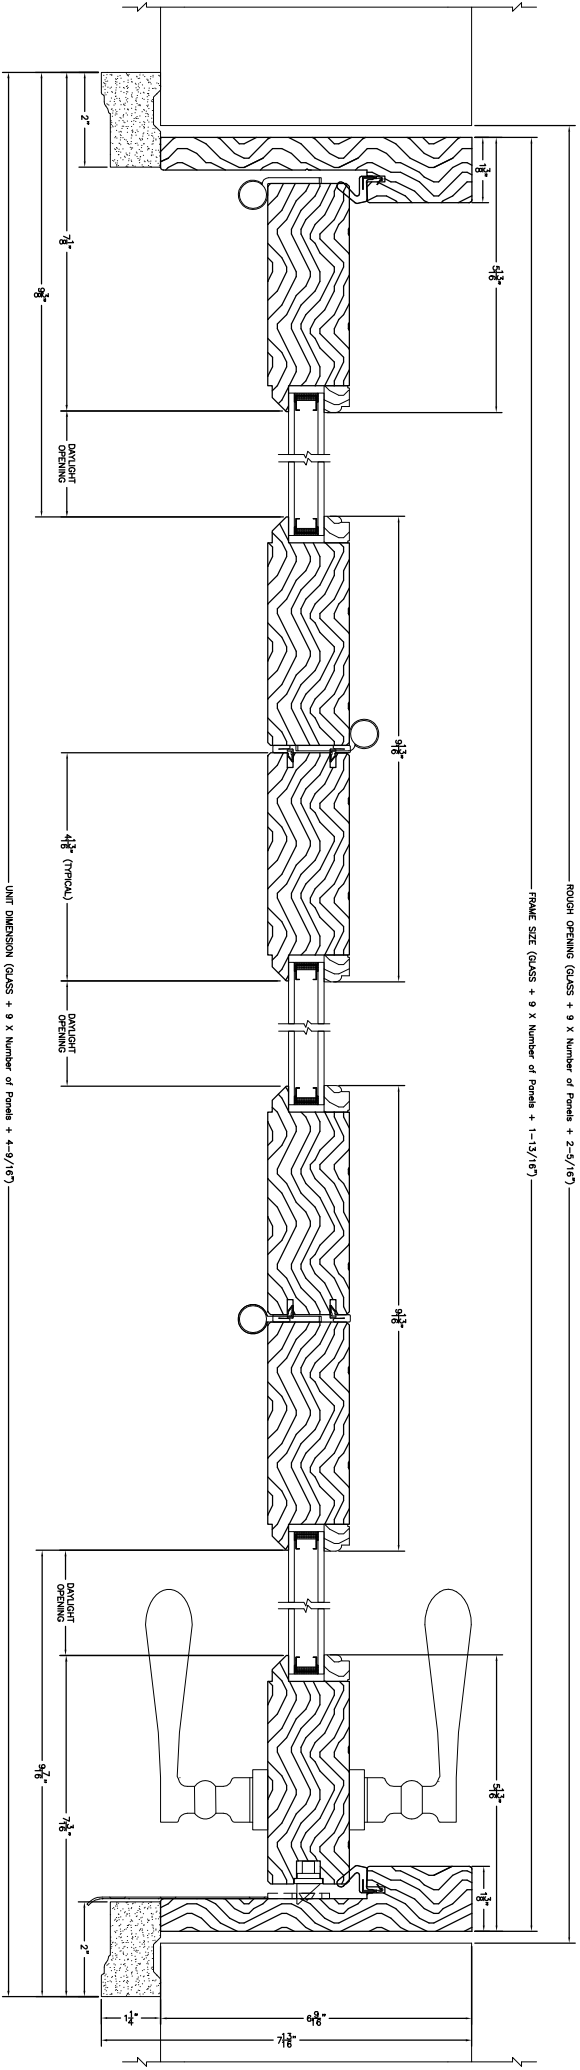

NOTE: FORMULAS SHOWN WILL WORK WITH ANY NUMBER OF PANELS

WOOD FOLDING DOOR - HORIZONTAL SECTION
 3" WIDE - 3L
 SCALE: NONE
LINCOLN WOOD PRODUCTS, INC.
 1400 W. TAYLOR ST. MARIETTA, GA 30067 (770) 536-2461